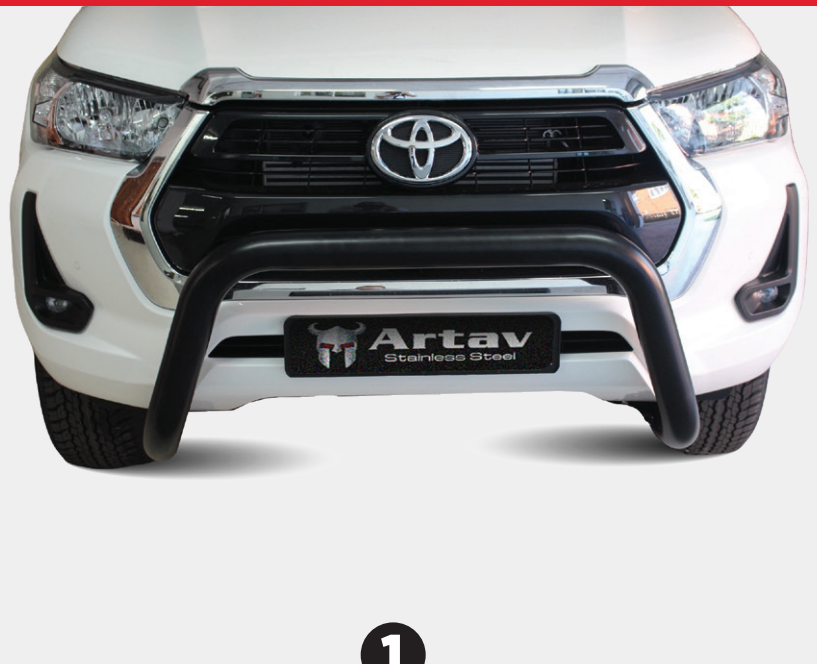

BLACK STAINLESS STEEL

TOYOTA FLEET RANGE

ARTAV STAINLESS STEEL IS THE NUMBER ONE MANUFACTURER OF STAINLESS STEEL ACCESSORIES

R20 MILLION
AIR BAG
LIABILITY

5 YEAR
WARRANTY

ISO9001

AUTOMATED
ROBOTIC
MANUFACTURING

1

NUDGE BAR

PART CODE: FLEET-80051
TOYOTA HILUX FLEET NUDGE

2

SPORTS BAR

PART CODE: FLEET-80055
TOYOTA HILUX FLEET SC SPORTS BAR

PART CODE: FLEET-80054
TOYOTA HILUX FLEET DC SPORTS BAR

PROUDLY MANUFACTURED IN SOUTH AFRICA USING GRADE 409-SERIES STAINLESS AND THEN POWDER COATED WITH SATIN FINISH